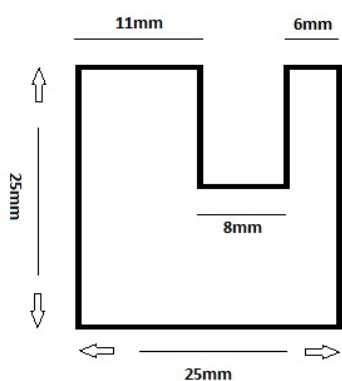

PRODUCT SHEET

Description:

Alu Clamp 80mm Alu Look, W/White LED Light

Item number:

22.11.302-0

Units	Box	Carton	HS Code	Barcode
Set	1	8	9405119090	
				5704866103695

SISO A/S

Mileparken 11
DK-2740 Skovlunde
Denmark
VAT: DK 24786013