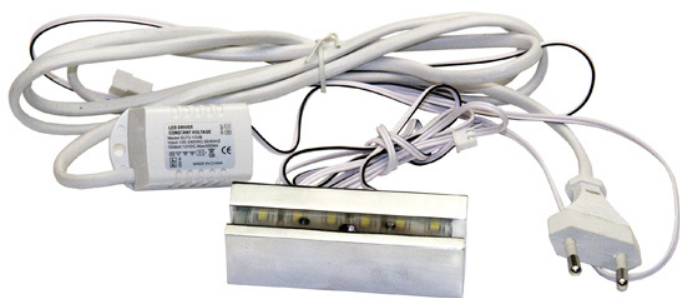

PRODUCT SHEET

Description:

Alu Clamp 80mm Alu Look, W/White LED Light

Item number:

22.11.302-0

Units	Box	Carton	HS Code	Barcode
Set	1	8	9405119090	
				5704866103695

SISO A/S

Mileparken 11
DK-2740 Skovlunde
Denmark
VAT: DK 24786013